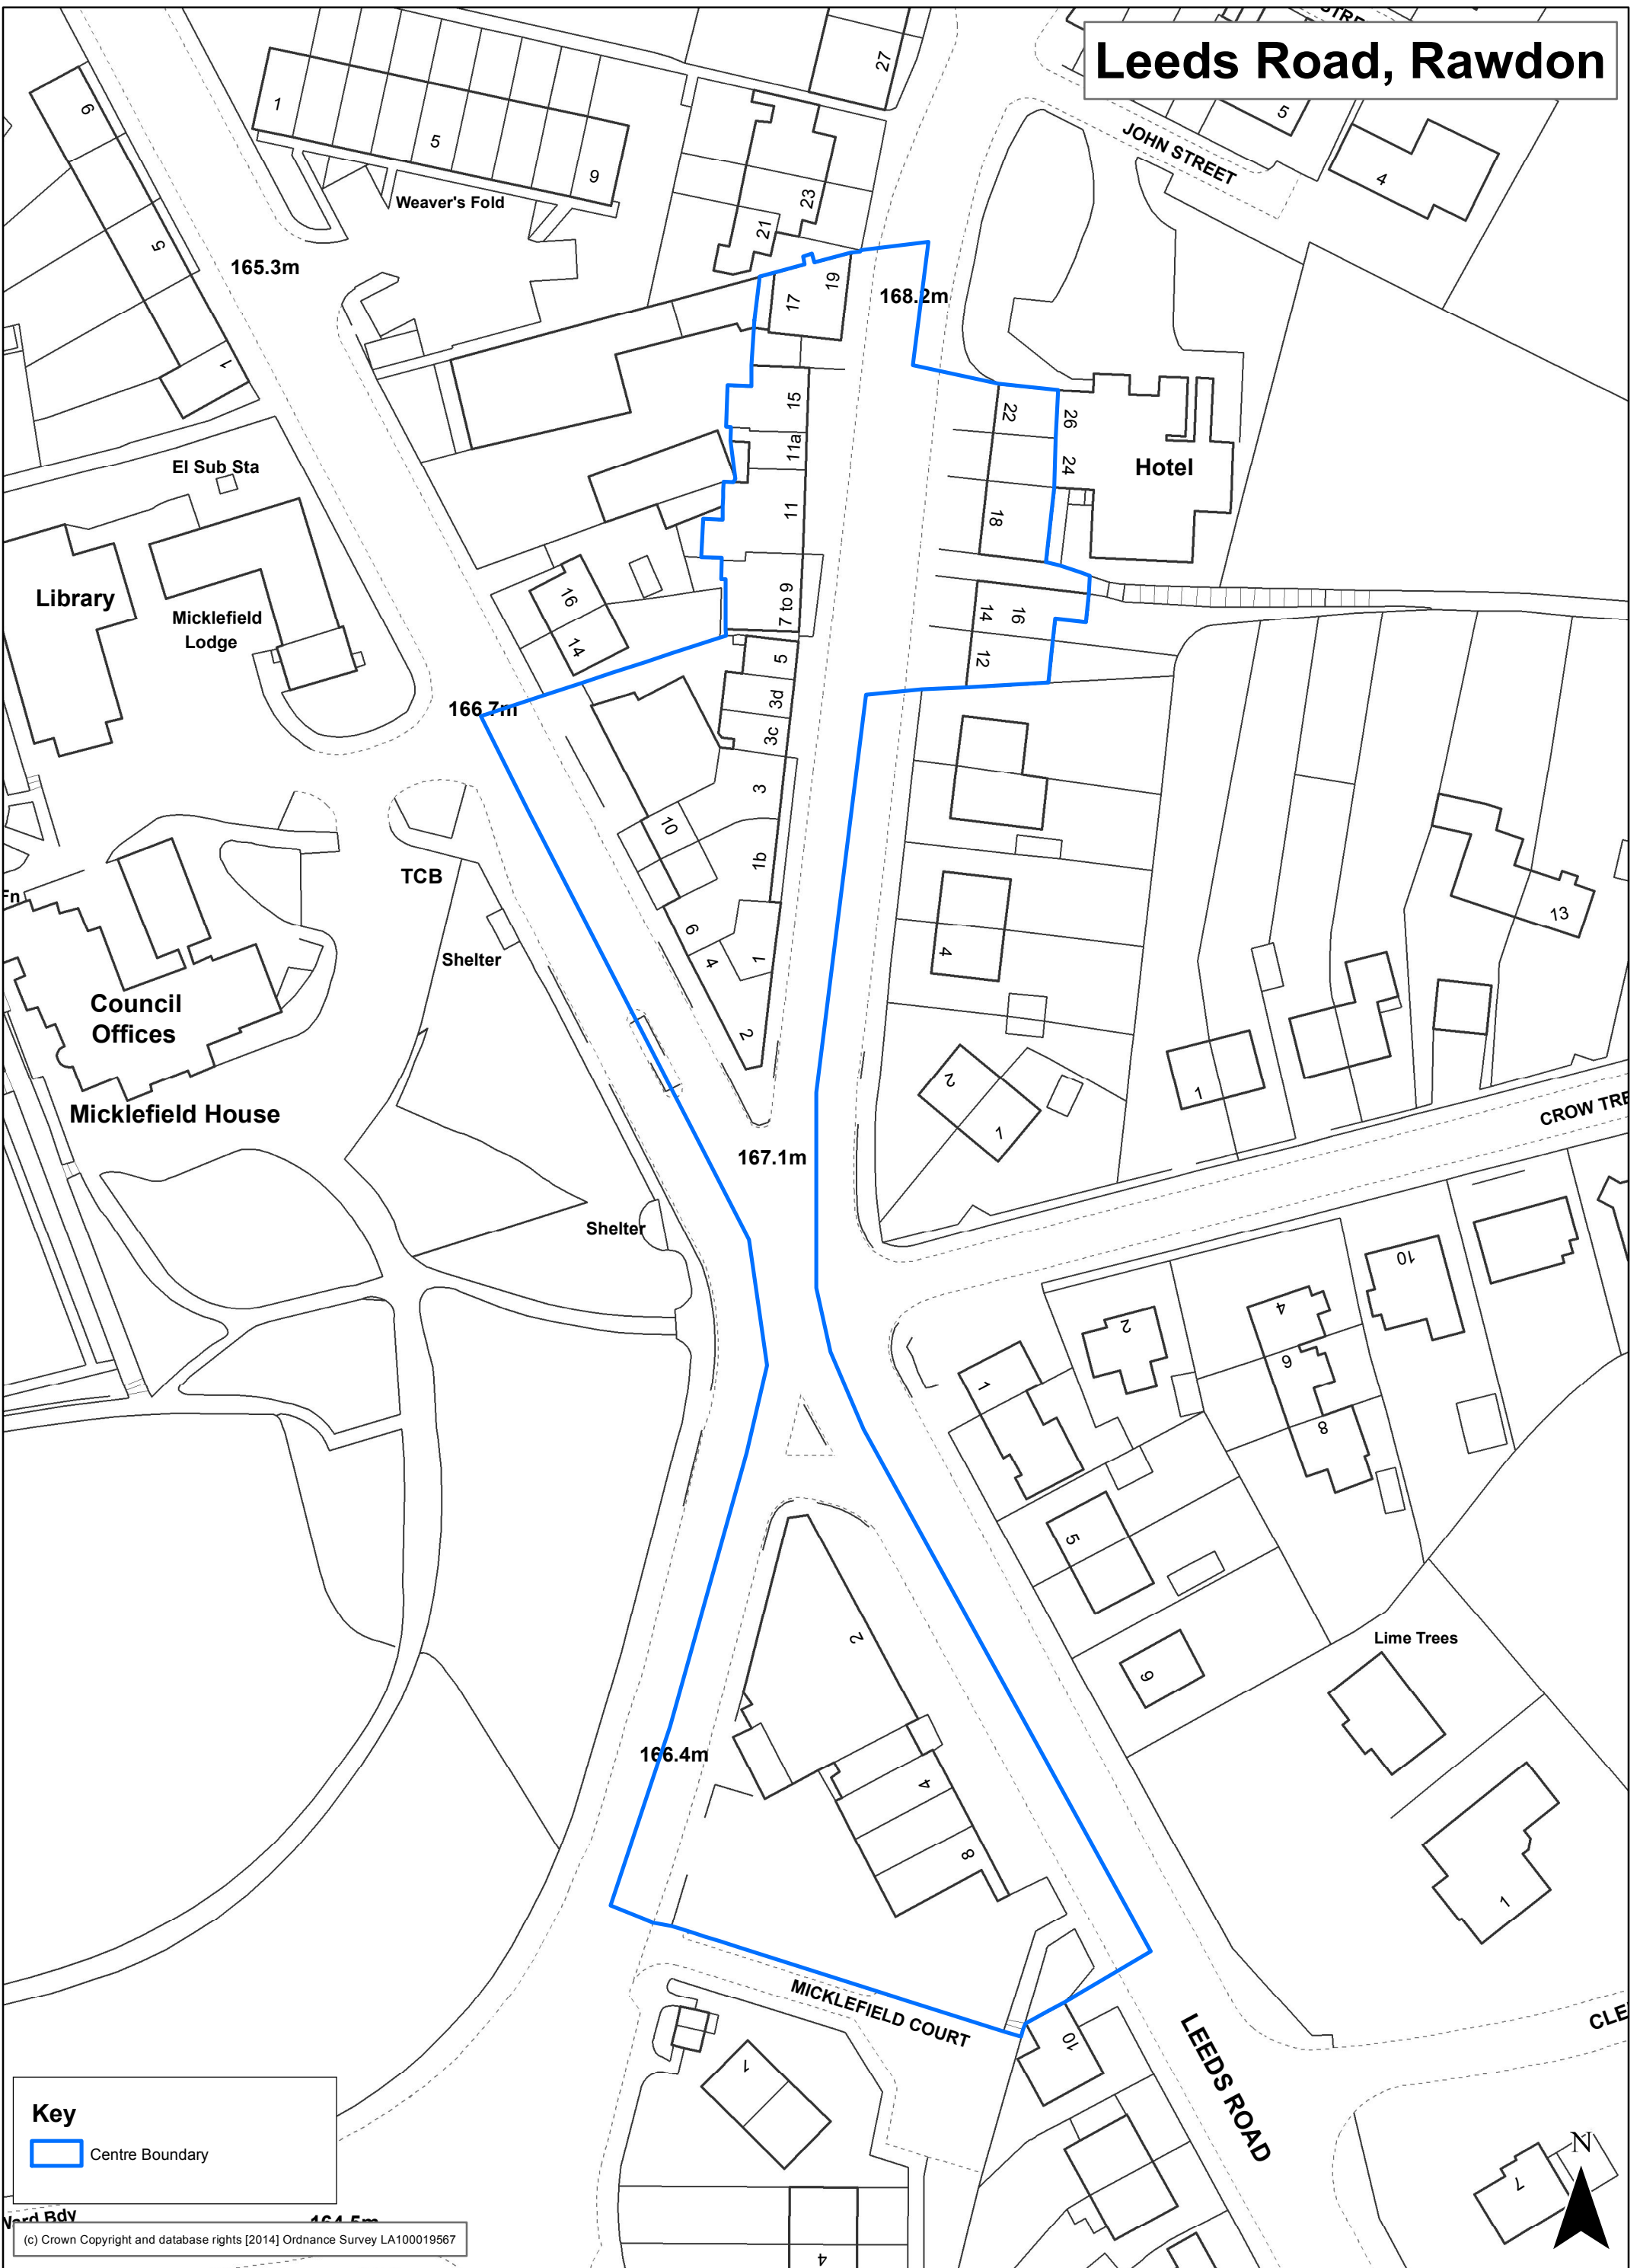

# Leeds Road, Rawdon

**Key**  
[Blue line symbol] Centre Boundary

© Crown Copyright and database rights [2014] Ordnance Survey LA100019567